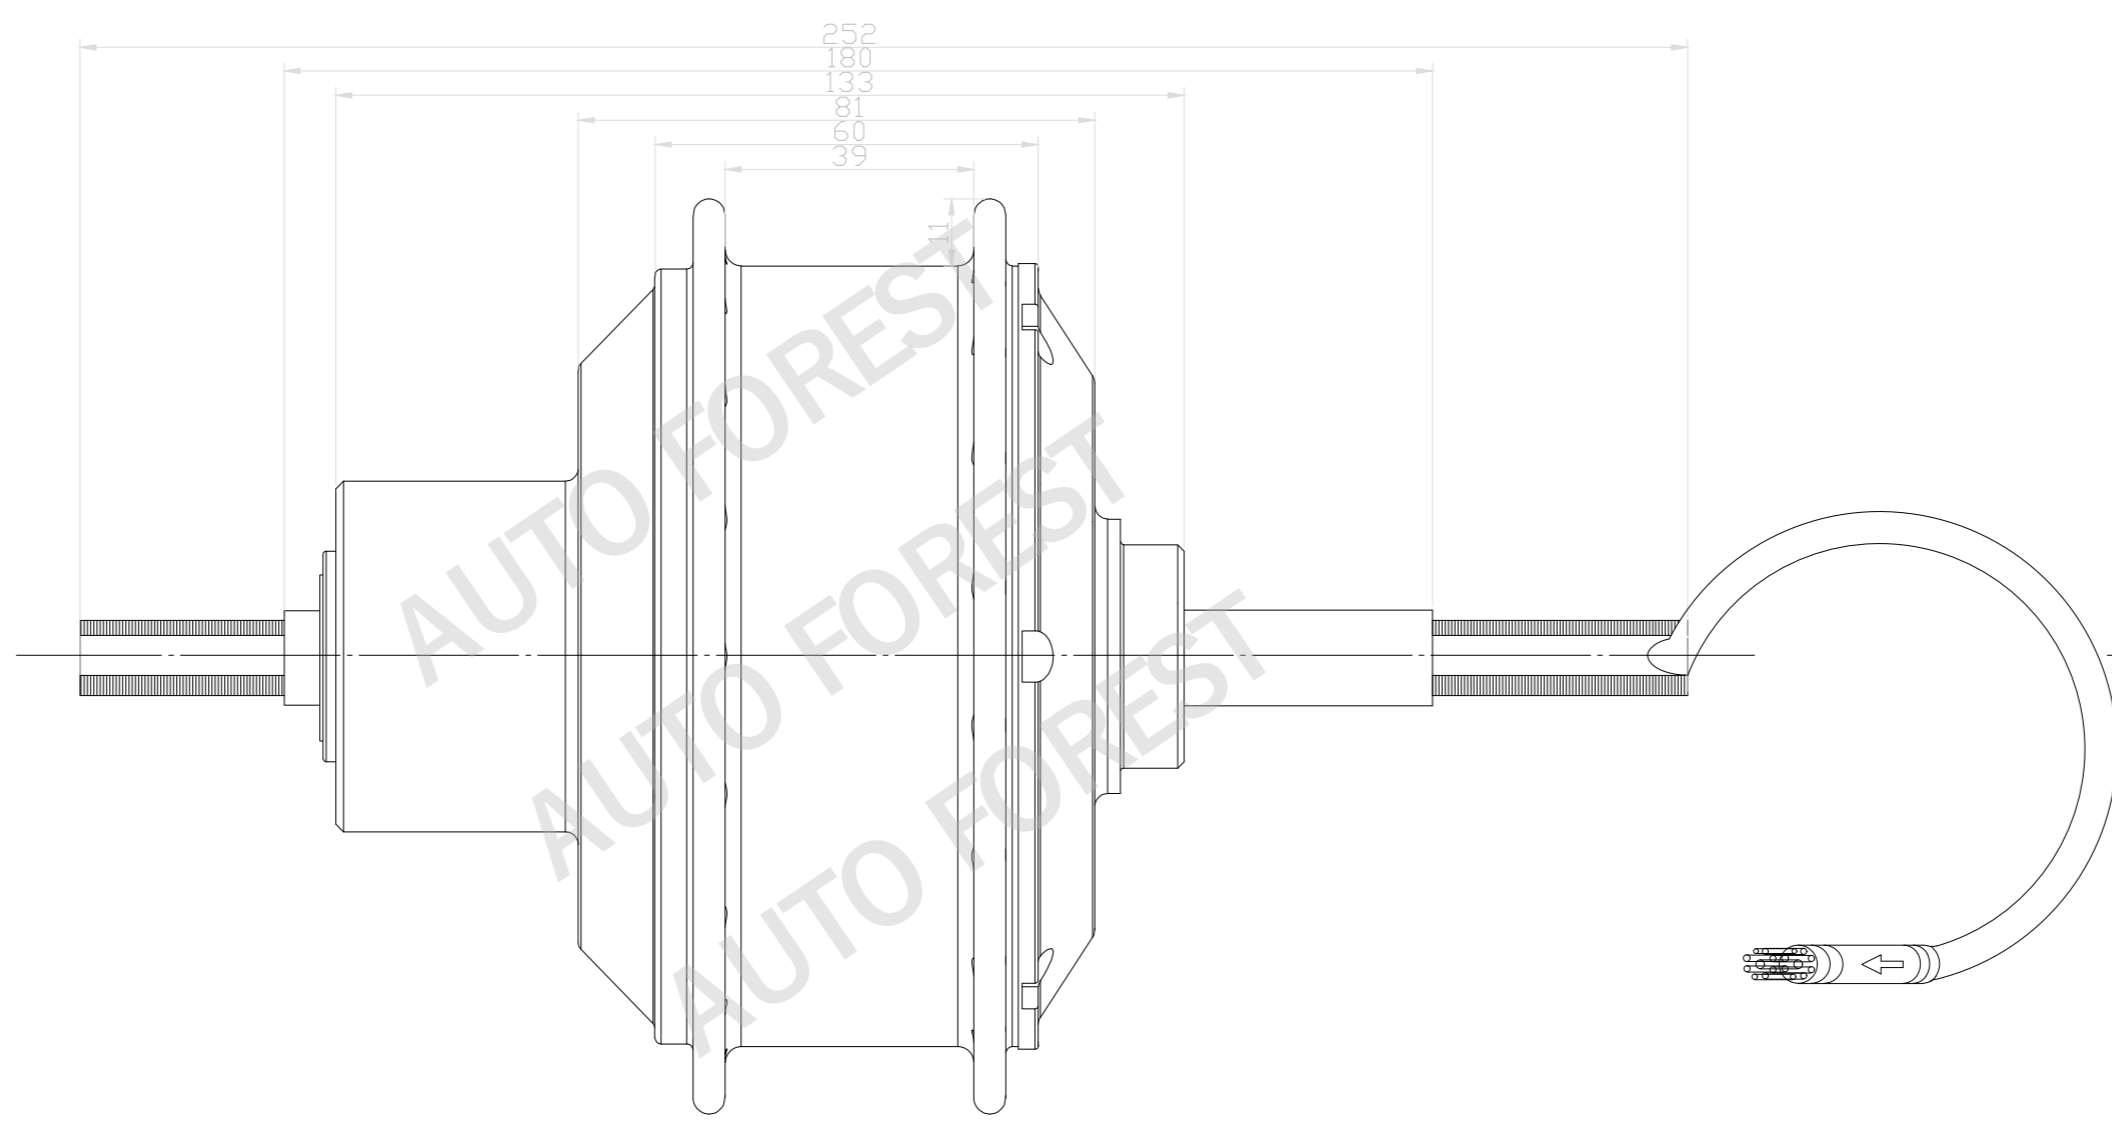

Left view
Scale: 1:1

Front view
Scale: 1:1

Right view
Scale: 1:1

Isometric view
Scale: 1:1

COMPANY NAME:		TITLE : Fat Bike Motor Drafting Drawings			
Auto Forest		DRAWN BY : Akash Ramdevputra			
	SCALE : 1:1	SHEET SIZE : A3	DATE :	Approved By :	SIGN :
	All dimensions are in mm.				