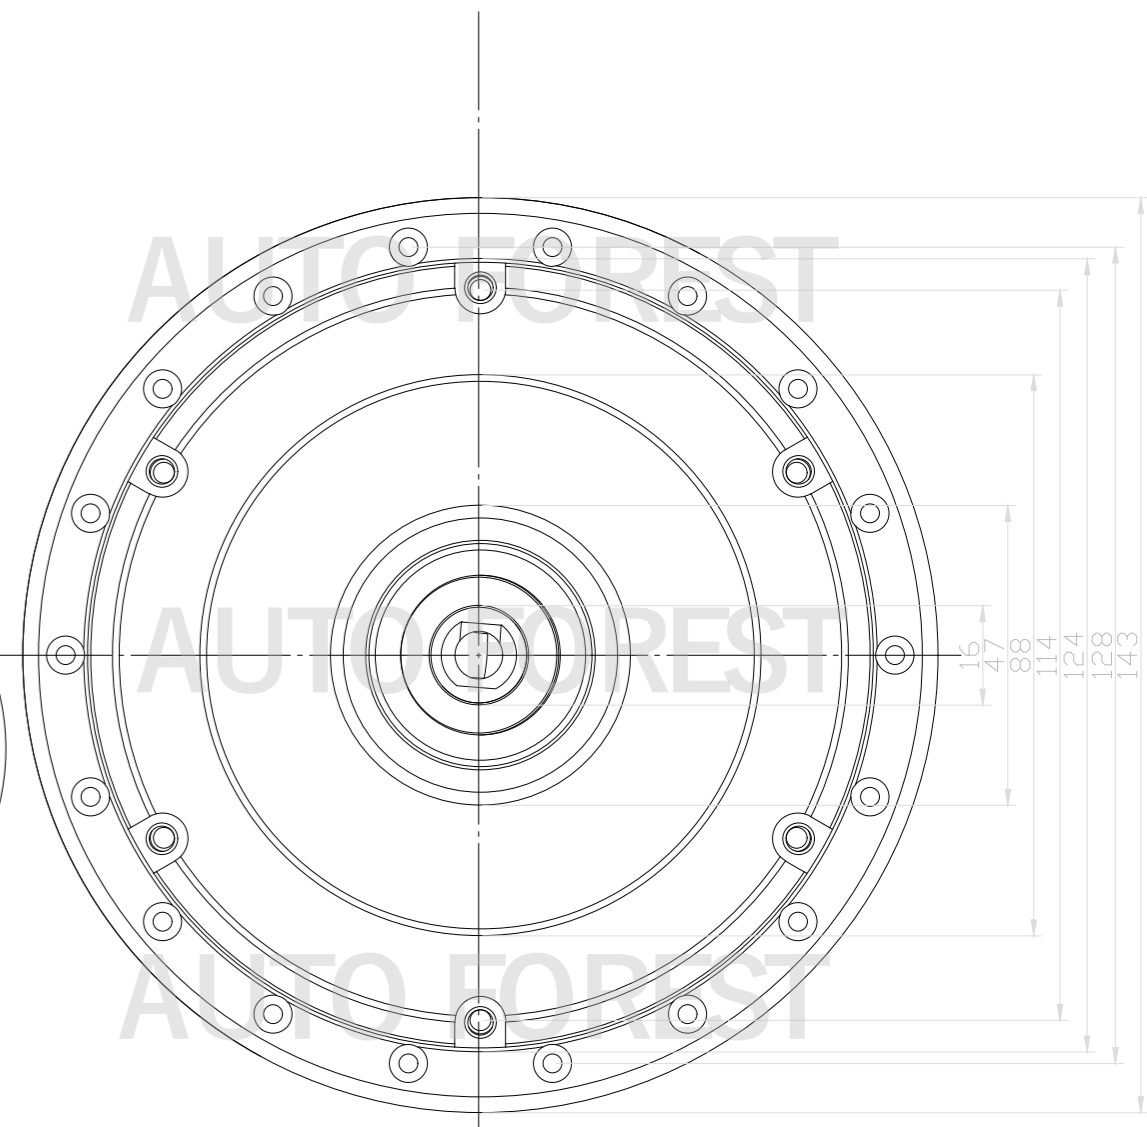

Left view
Scale: 1:1

Front view
Scale: 1:1

Right view
Scale: 1:1

Isometric view
Scale: 1:1

COMPANY NAME:		TITLE : Fat Bike Motor Drafting Drawings			
Auto Forest		DRAWN BY : Akash Ramdevputra			
	SCALE : 1:1	SHEET SIZE : A3	DATE :	Approved By :	SIGN :
	All dimensions are in mm.				