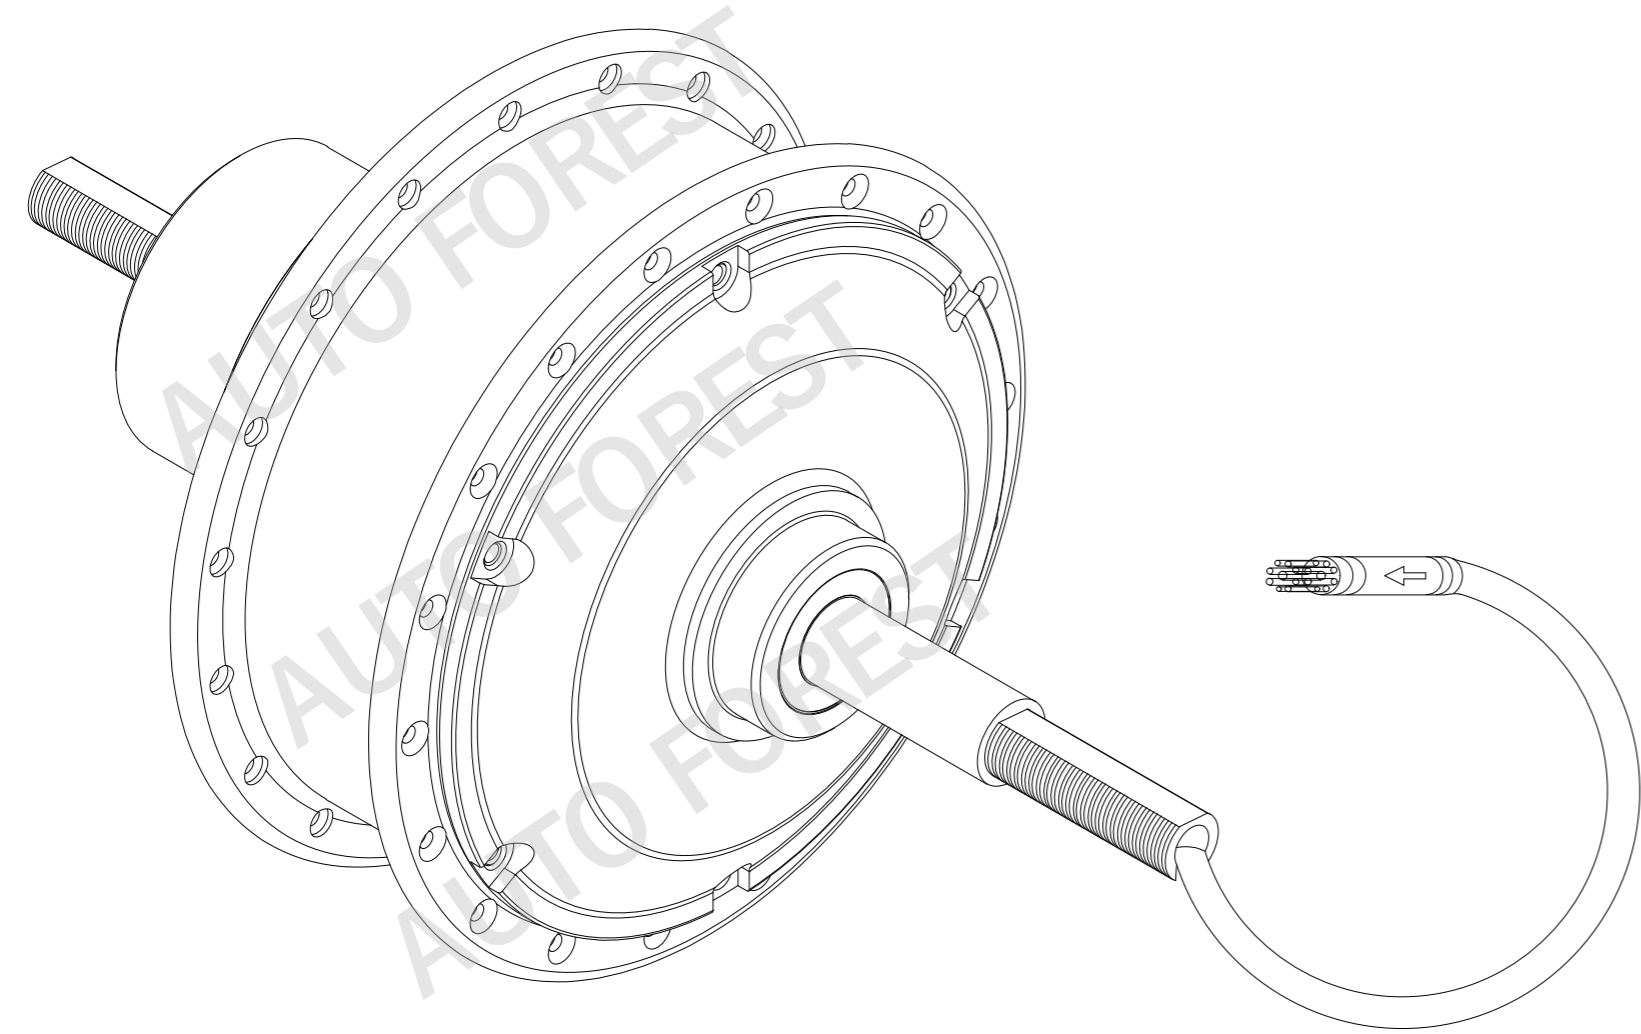

Left view
Scale: 1:1

Front view
Scale: 1:1

Right view
Scale: 1:1

Isometric view
Scale: 1:1

COMPANY NAME:		TITLE : Fat Bike Motor Drafting Drawings			
Auto Forest		DRAWN BY : Akash Ramdevputra			
	SCALE : 1:1	SHEET SIZE : A3	DATE :	Approved By :	SIGN :
	All dimensions are in mm.				